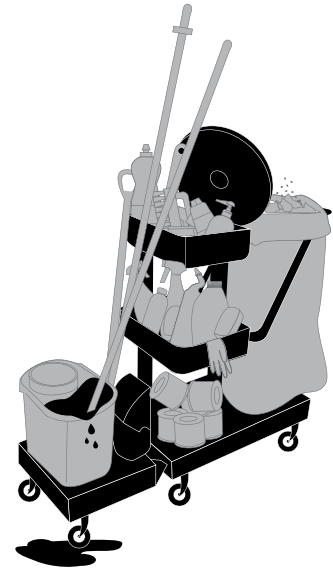

SlimJim

SLIM JIM

CLEANING ACCESSORIES

CLEANING IN TIGHT SPACES MADE EASIER

Slim Jim® Cleaning Accessories make mobile waste collection and cleaning in tight spaces easier than ever. Mix and match Slim Jim cleaning accessories, containers, and dollies to suit any space.

SMALL SPACES, BIG IMPLICATIONS

- ▶ In commercial environments where space continues to get tighter, traditional cleaning carts with large footprints or multiple cleaning tools are often bulky and heavy.
- ▶ This makes it difficult for cleaning operators to maneuver, restricts access in confined spaces and overloads the equipment storage area.